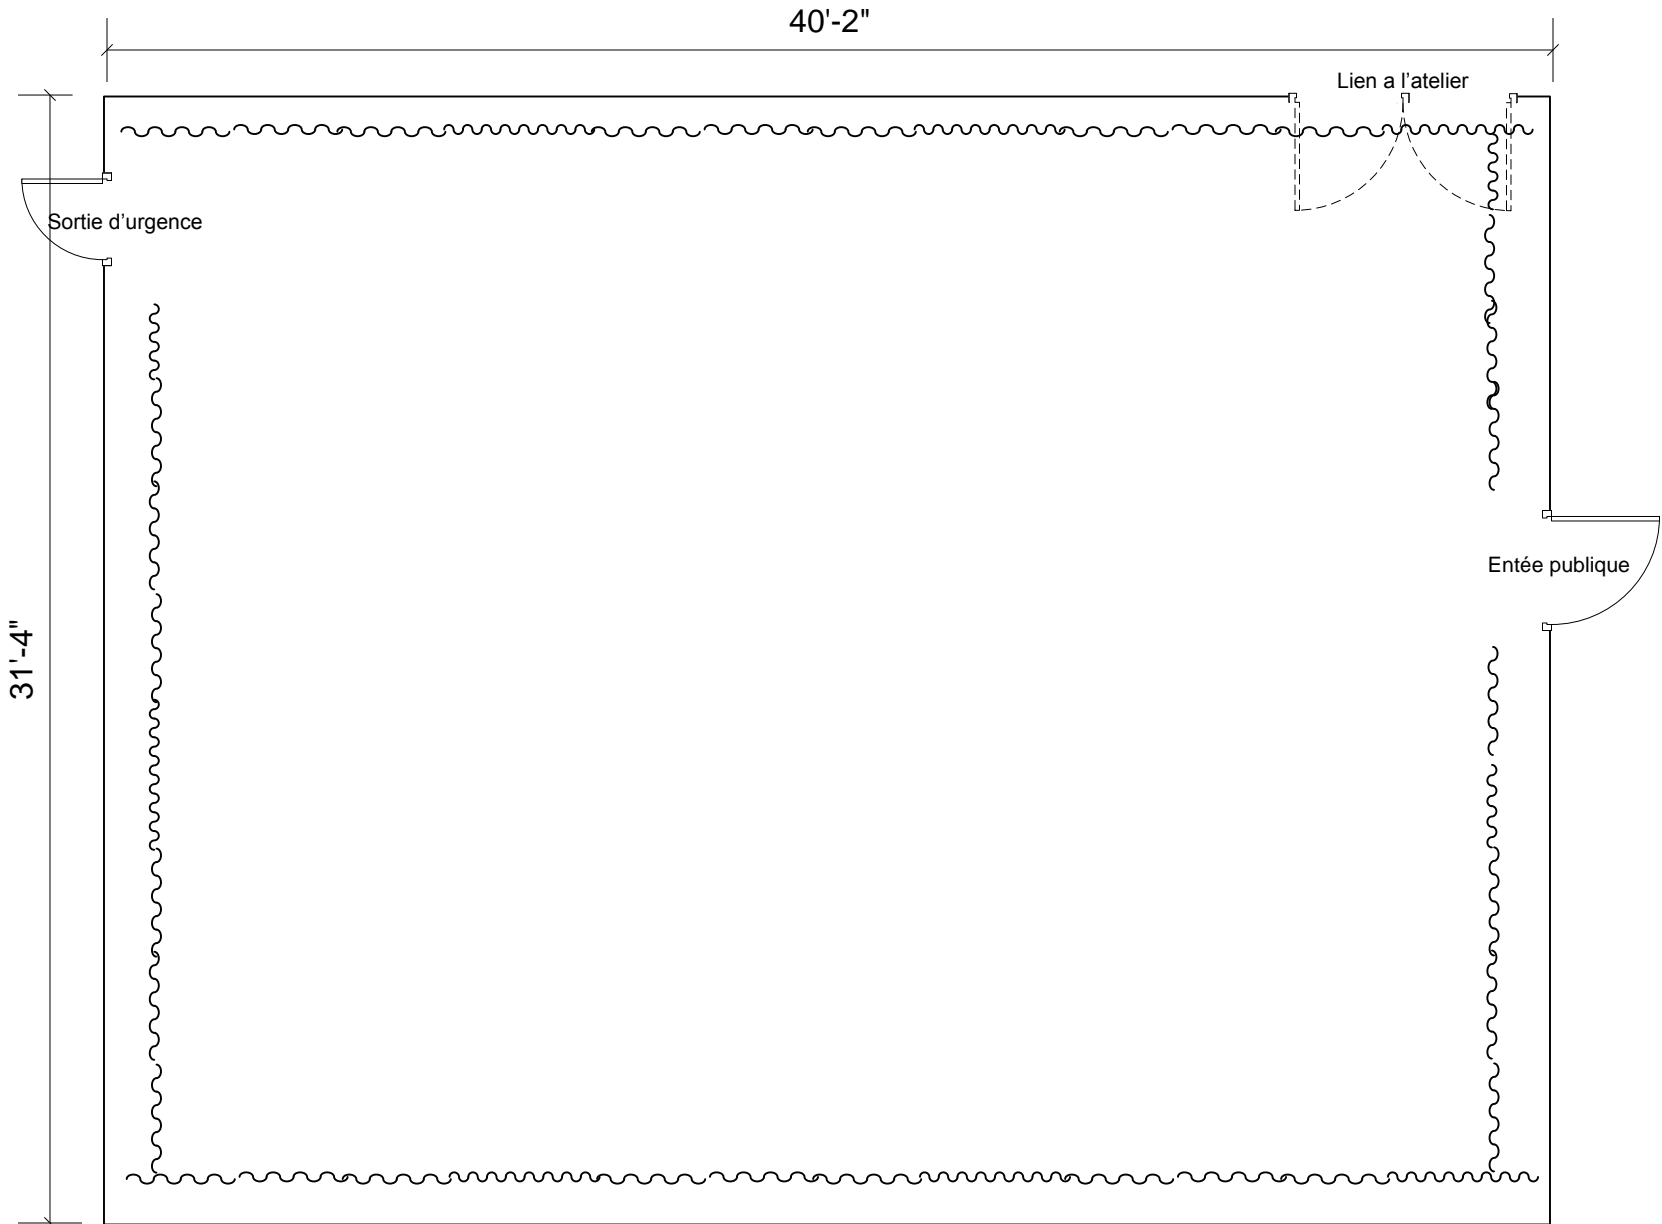

LE STUDIO 110 pers.

Bvd Provencher

LE STUDIO 110 pers.

Grid 4' X 4' a 15' du sol

40'-2"

31'-4"

Bldv Provencher