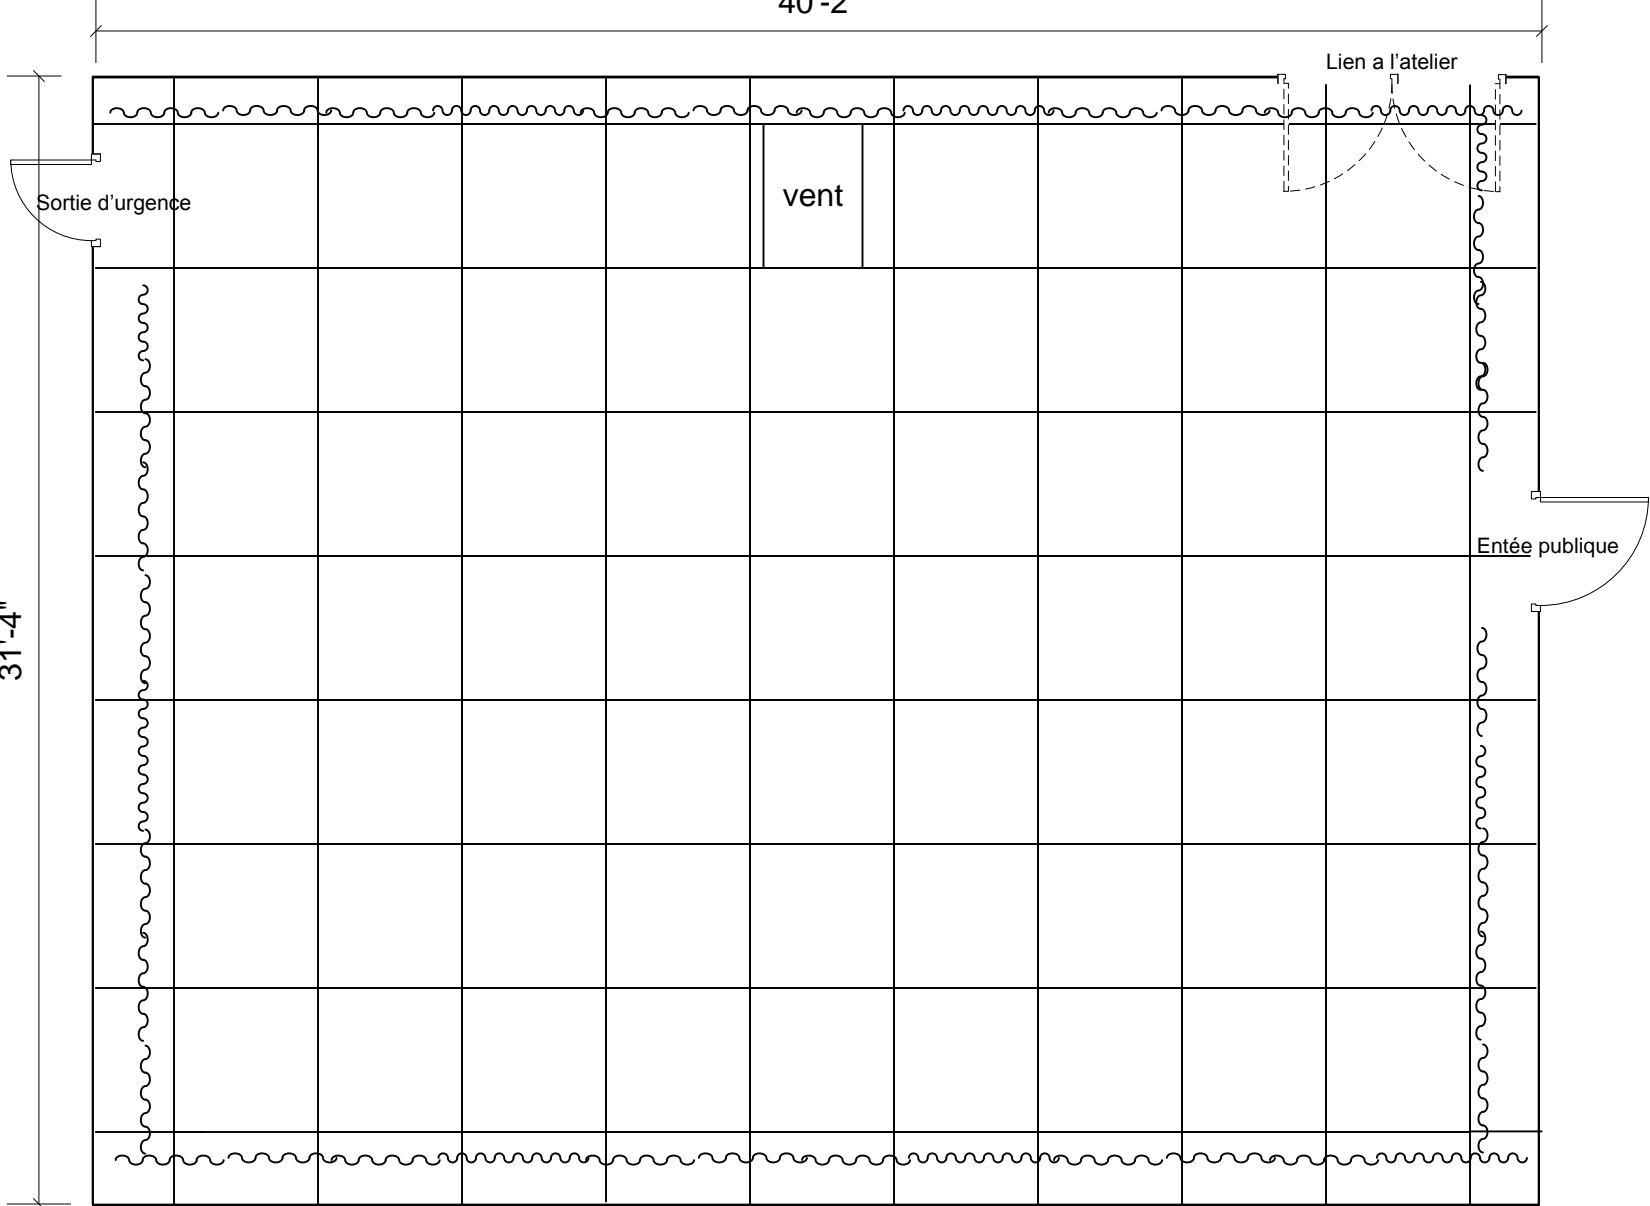

LE STUDIO 110 pers.

Bvd Provencher

LE STUDIO 110 pers.

Grid 4' X 4' a 15' du sol

40'-2"

31'-4"

Bldv Provencher